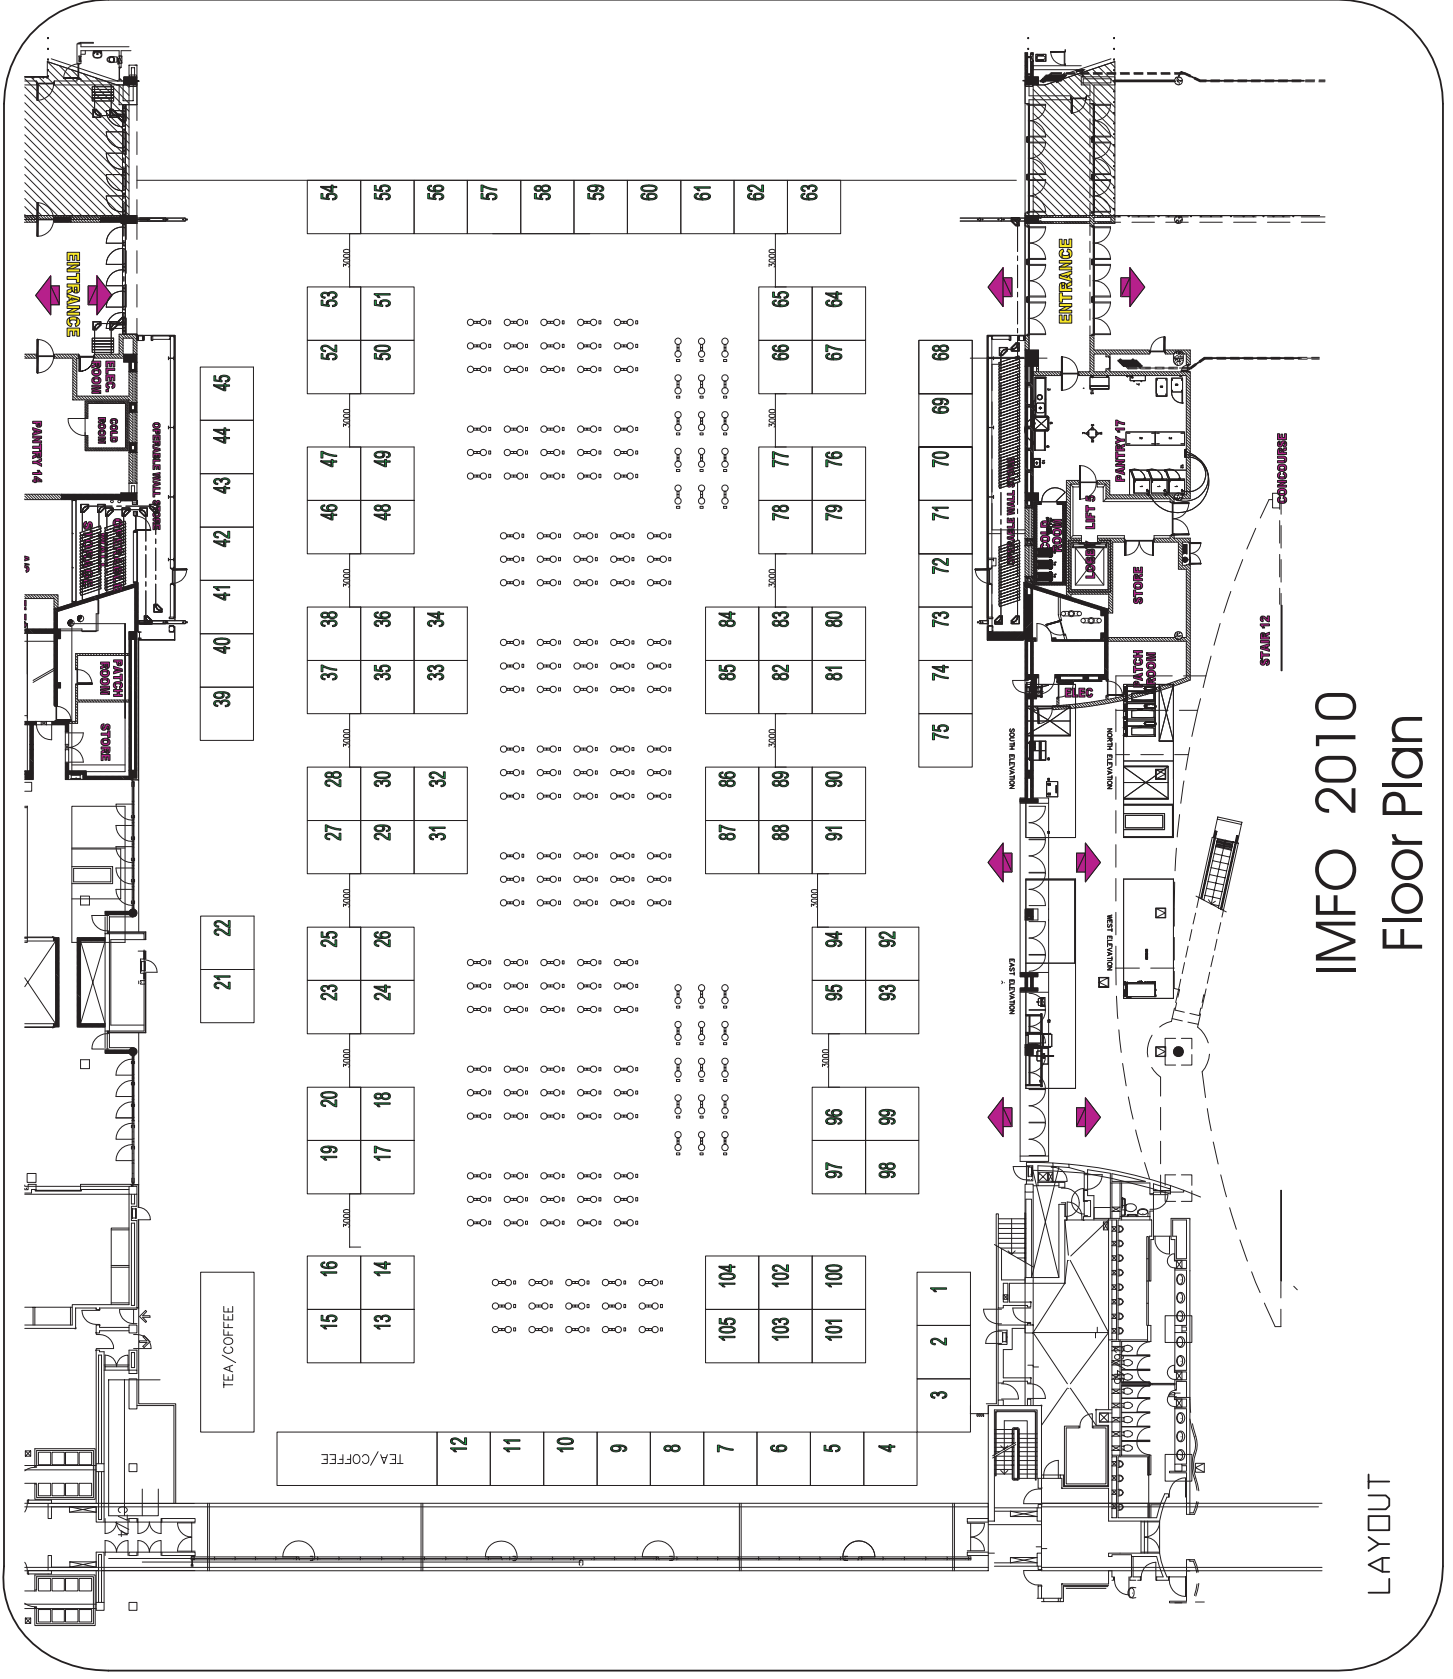

GENERAL NOTES:

COPYRIGHT RESERVED

CLIENT: IMFO 210  
 TITLE: Layout  
 DATE: 8 December 2009  
 SCALE: Not to Scale  
 SHOW: IMFO 210

P.O. BOX 957, Northriding, 2162  
 TEL: +2711 704-1953  
 FAX: +2711 704-1734

IMFO 2010  
 Floor Plan

LAYOUT